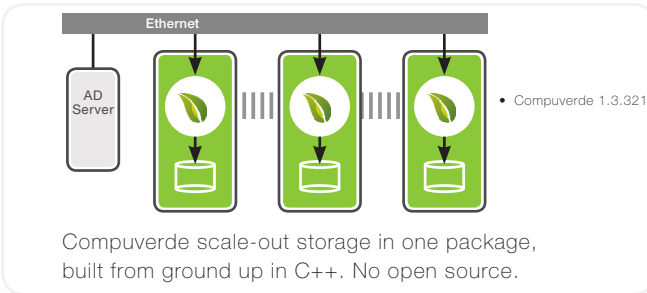

SMB Protocol Compatibility

Test results comparing Compuverde Scale-out Storage with the compatibility found in storage solutions based on Samba.

Compuverde Storage Cluster

Storage Cluster based on Samba

Compuverde 1.4.21

Samba 4.5.1

SMB
2.0 / 2.1 / 3.0 / 3.1.1

SMB Features

	Total	Compuverde		Samba		WinServer	
		Passed		Passed		Passed	
Remote Shared Virtual Disk							
Version 1	17	0	0%	0	0%	17	100%
Version 2	11	0	0%	0	0%	11	100%
Storage Quality of Service	13	1	8%	1	8%	11	85%
Authentication & Authorization							
Kerberos	15	0	0%	0	0%	1	7%
File Access	6	4	67%	4	67%	6	100%
Folder Access	6	6	100%	0	0%	6	100%
Share Access	7	7	100%	4	57%	4	57%
Claim Based Access	11	0	0%	0	0%	0	0%
SMB 2&3							
Negotiate	107	107	100%	99	93%	107	100%
Replay	575	526	91%	85	15%	568	99%
Credit	53	53	100%	53	100%	53	100%
Signing	96	96	100%	96	100%	96	100%
Encryption	88	88	100%	88	100%	88	100%
MultipleChannel	8	8	100%	0	0%	8	100%
Session	223	222	100%	87	39%	223	100%
Tree	16	13	81%	12	75%	15	94%
CreateClose	32	30	94%	29	91%	32	100%
Oplock	341	329	96%	53	16%	341	100%
Directory Leasing	18	12	67%	2	11%	18	100%
Lease V1	276	254	92%	188	68%	276	100%
Lease V2	138	103	75%	9	7%	138	100%
DurableHandle	225	216	96%	169	75%	225	100%
Compound	2	2	100%	2	100%	2	100%
AppInstanceId	74	74	100%	58	78%	74	100%
AppInstanceVersion	7	7	100%	0	0%	7	100%
FSCTL / IOCTL	201	190	95%	97	48%	191	95%
CombinedFeature	12	11	92%	5	42%	11	92%
OperateOneFileFromTwoNodes	29	29	100%	29	100%	29	100%
MixedOplockLease	24	24	100%	24	100%	24	100%
ChangeNotify	1	1	100%	1	100%	1	100%
LockUnlock	1	1	100%	1	100%	1	100%
QueryAndSetFileInfo	1	1	100%	1	100%	1	100%
File Server Failover	10	0	0%	0	0%	9	90%
File Server Remote VSS	14	0	0%	0	0%	14	100%
Service Witness	26	2	8%	2	8%	20	77%
Distributed File System Referral	43	27	63%	27	63%	33	77%
File System Algorithms	465	351	75%	254	55%	452	97%
Total	3192	2795	88%	1480	46%	3113	98%