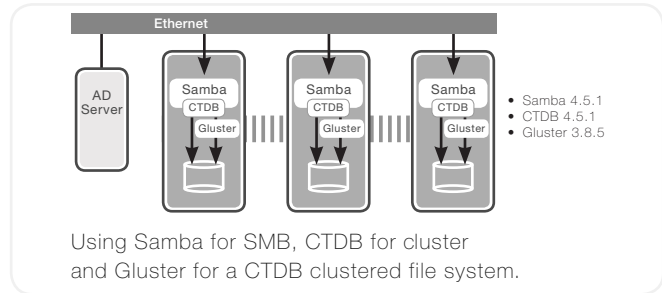

SMB Protocol Compatibility

Test results comparing Compuverde Scale-out Storage with the compatibility found in storage solutions based on Samba.

Compuverde Storage Cluster

Storage Cluster based on Samba

Compuverde 1.4.21

Samba 4.5.1

SMB
2.0 / 2.1 / 3.0 / 3.1.1

SMB Features

	Total	Compuverde		Samba		WinServer	
		Passed		Passed		Passed	
Remote Shared Virtual Disk							
Version 1	17	0	0%	0	0%	17	100%
Version 2	11	0	0%	0	0%	11	100%
Storage Quality of Service	13	1	8%	1	8%	11	85%
Authentication & Authorization							
Kerberos	15	0	0%	0	0%	1	7%
File Access	6	4	67%	4	67%	6	100%
Folder Access	6	6	100%	0	0%	6	100%
Share Access	7	7	100%	4	57%	4	57%
Claim Based Access	11	0	0%	0	0%	0	0%
SMB 2&3							
Negotiate	107	107	100%	99	93%	107	100%
Replay	575	526	91%	85	15%	568	99%
Credit	53	53	100%	53	100%	53	100%
Signing	96	96	100%	96	100%	96	100%
Encryption	88	88	100%	88	100%	88	100%
MultipleChannel	8	8	100%	0	0%	8	100%
Session	223	222	100%	87	39%	223	100%
Tree	16	13	81%	12	75%	15	94%
CreateClose	32	30	94%	29	91%	32	100%
Oplock	341	329	96%	53	16%	341	100%
Directory Leasing	18	12	67%	2	11%	18	100%
Lease V1	276	254	92%	188	68%	276	100%
Lease V2	138	103	75%	9	7%	138	100%
DurableHandle	225	216	96%	169	75%	225	100%
Compound	2	2	100%	2	100%	2	100%
AppInstanceId	74	74	100%	58	78%	74	100%
AppInstanceVersion	7	7	100%	0	0%	7	100%
FSCTL / IOCTL	201	190	95%	97	48%	191	95%
CombinedFeature	12	11	92%	5	42%	11	92%
OperateOneFileFromTwoNodes	29	29	100%	29	100%	29	100%
MixedOplockLease	24	24	100%	24	100%	24	100%
ChangeNotify	1	1	100%	1	100%	1	100%
LockUnlock	1	1	100%	1	100%	1	100%
QueryAndSetFileInfo	1	1	100%	1	100%	1	100%
File Server Failover	10	0	0%	0	0%	9	90%
File Server Remote VSS	14	0	0%	0	0%	14	100%
Service Witness	26	2	8%	2	8%	20	77%
Distributed File System Referral	43	27	63%	27	63%	33	77%
File System Algorithms	465	351	75%	254	55%	452	97%
Total	3192	2795	88%	1480	46%	3113	98%